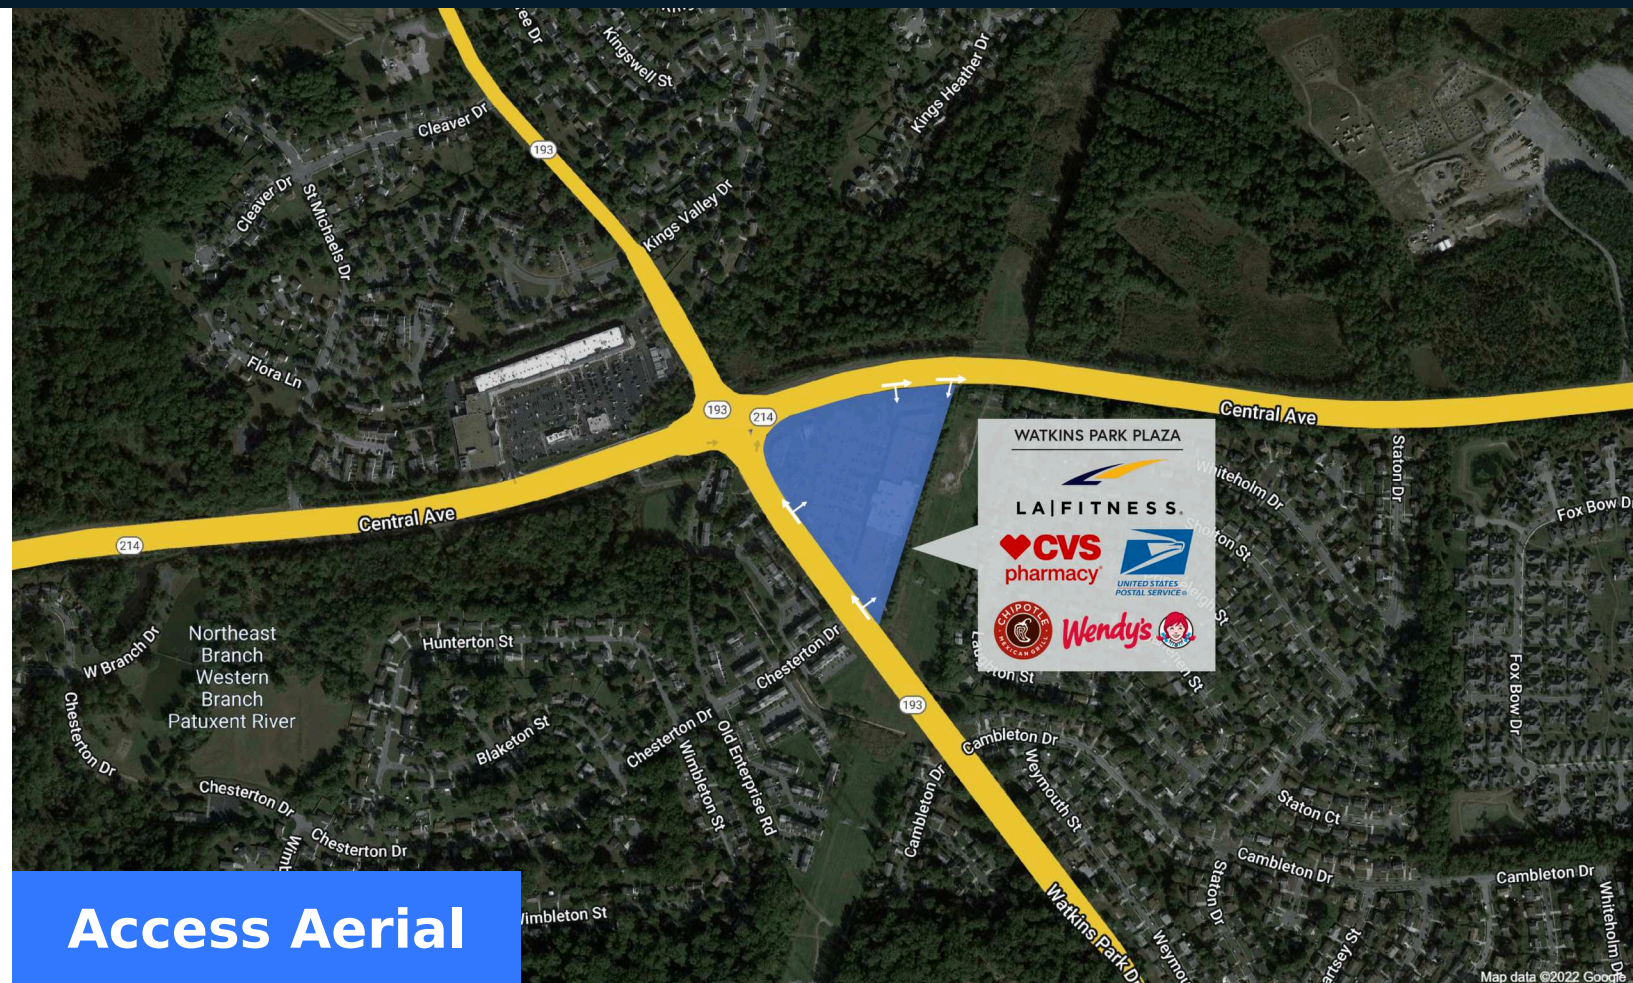

Access Aerial