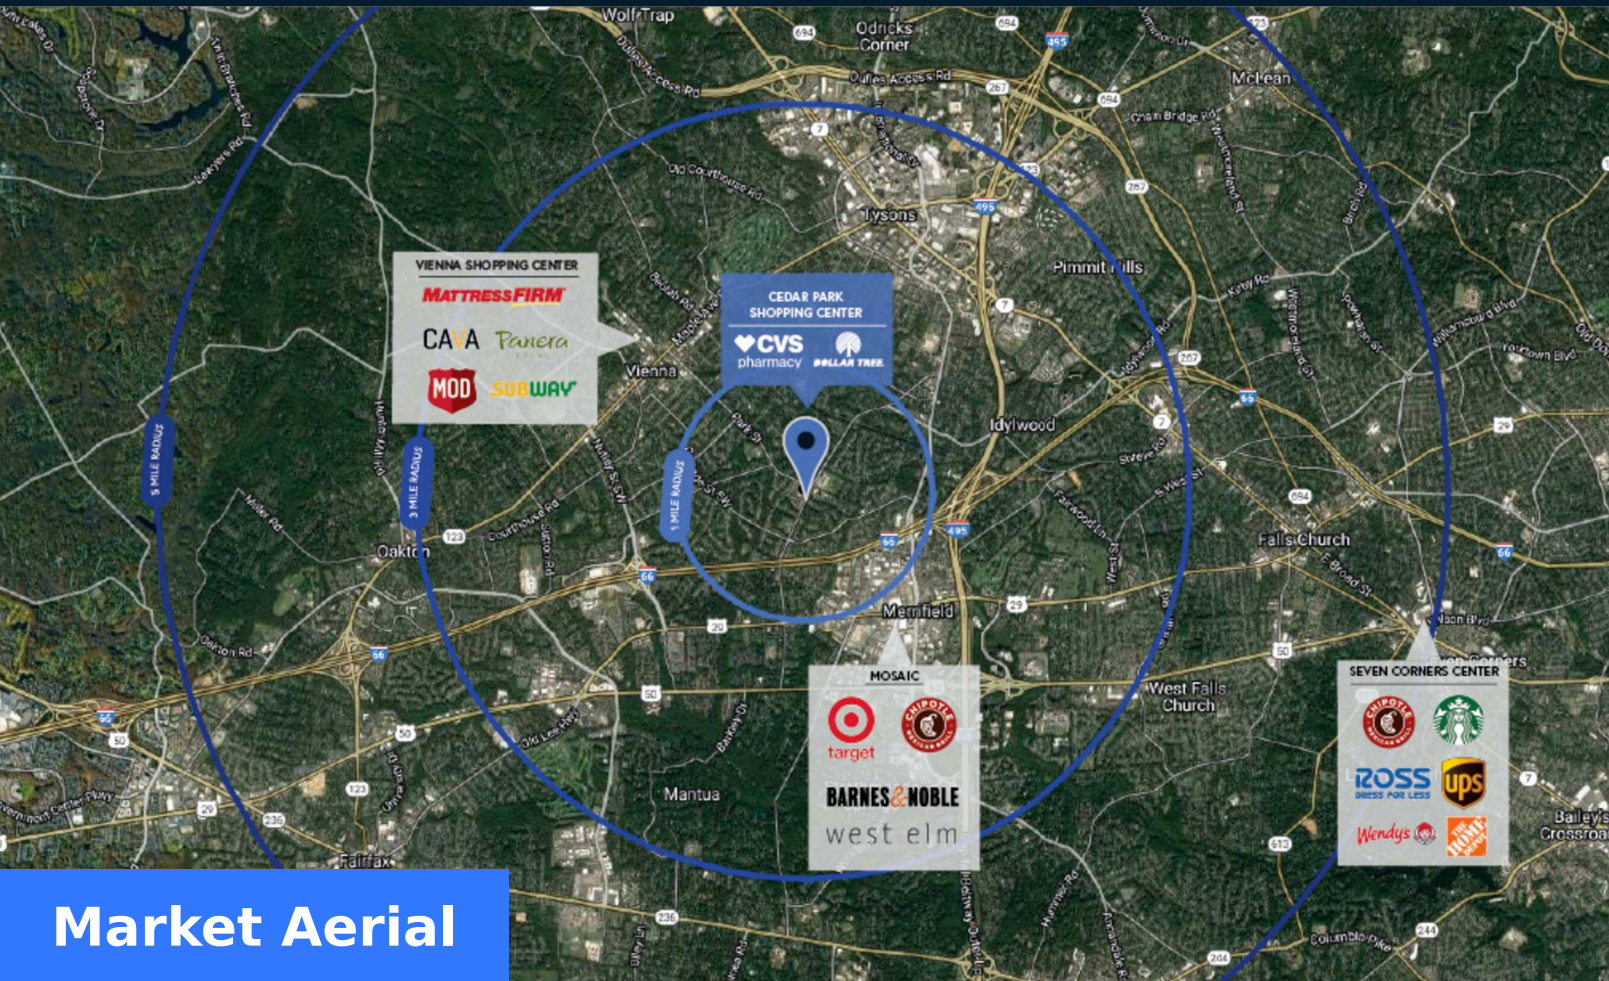

Access Aerial

Cedar Park Shopping Center

Park Street & Cedar Lane, Vienna, VA 22180

Jenn Price

p: 202-420-7768 e: jprice@klnb.com

Market Aerial