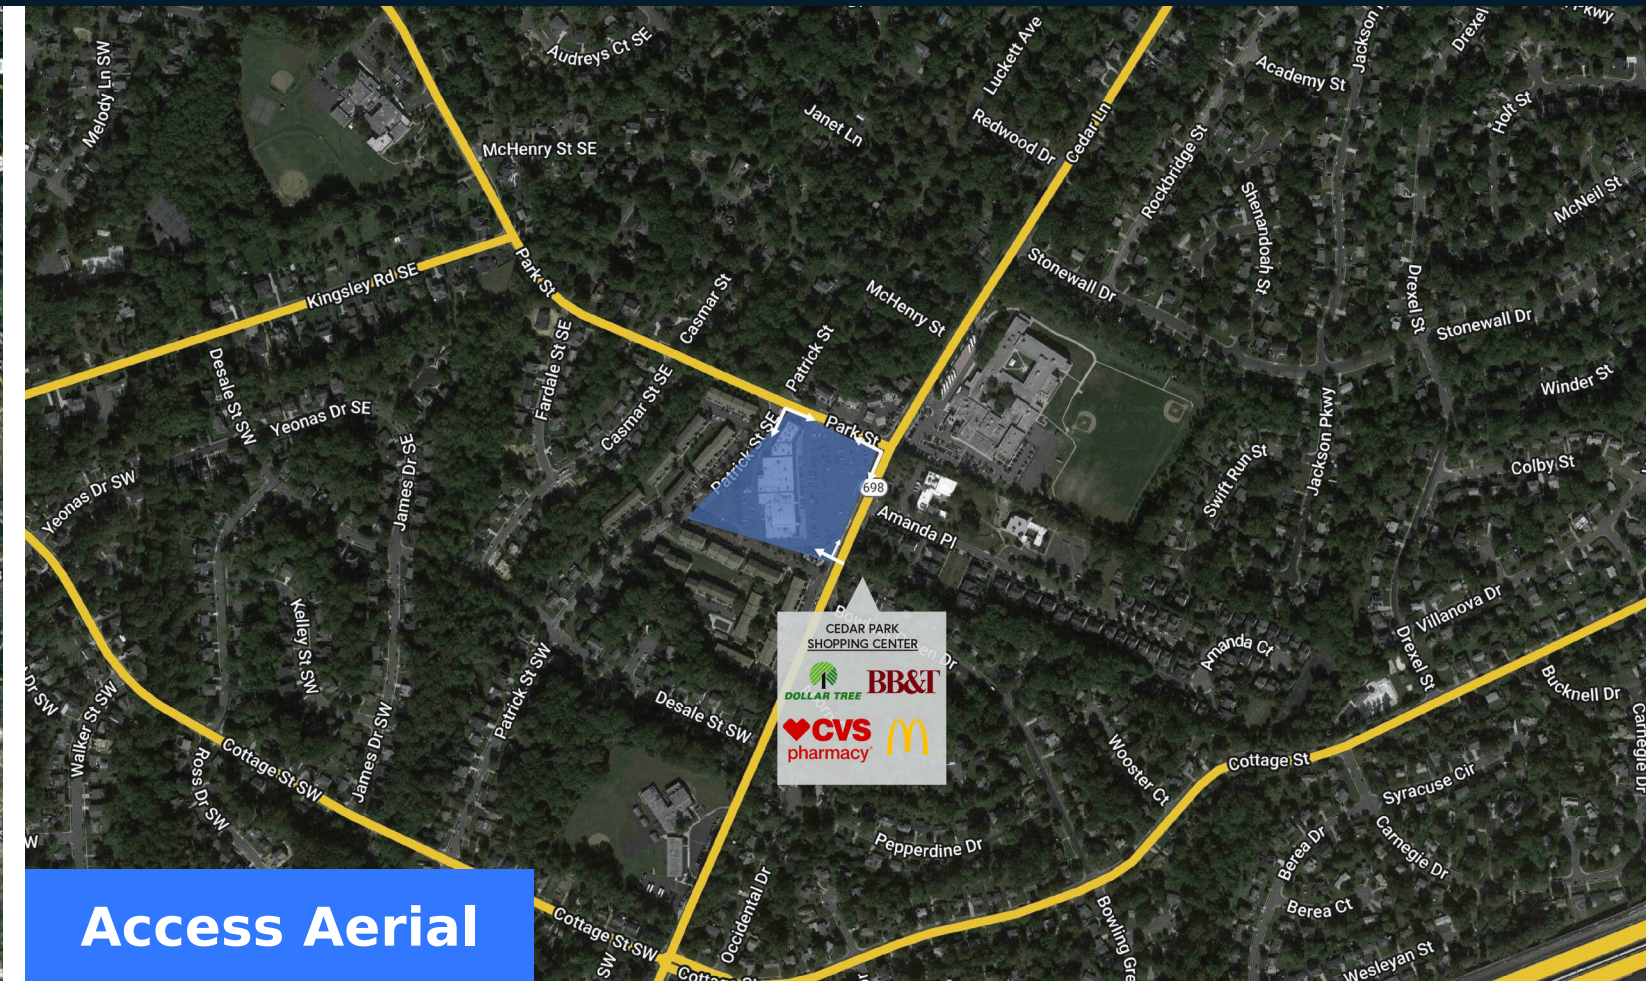

Access Aerial