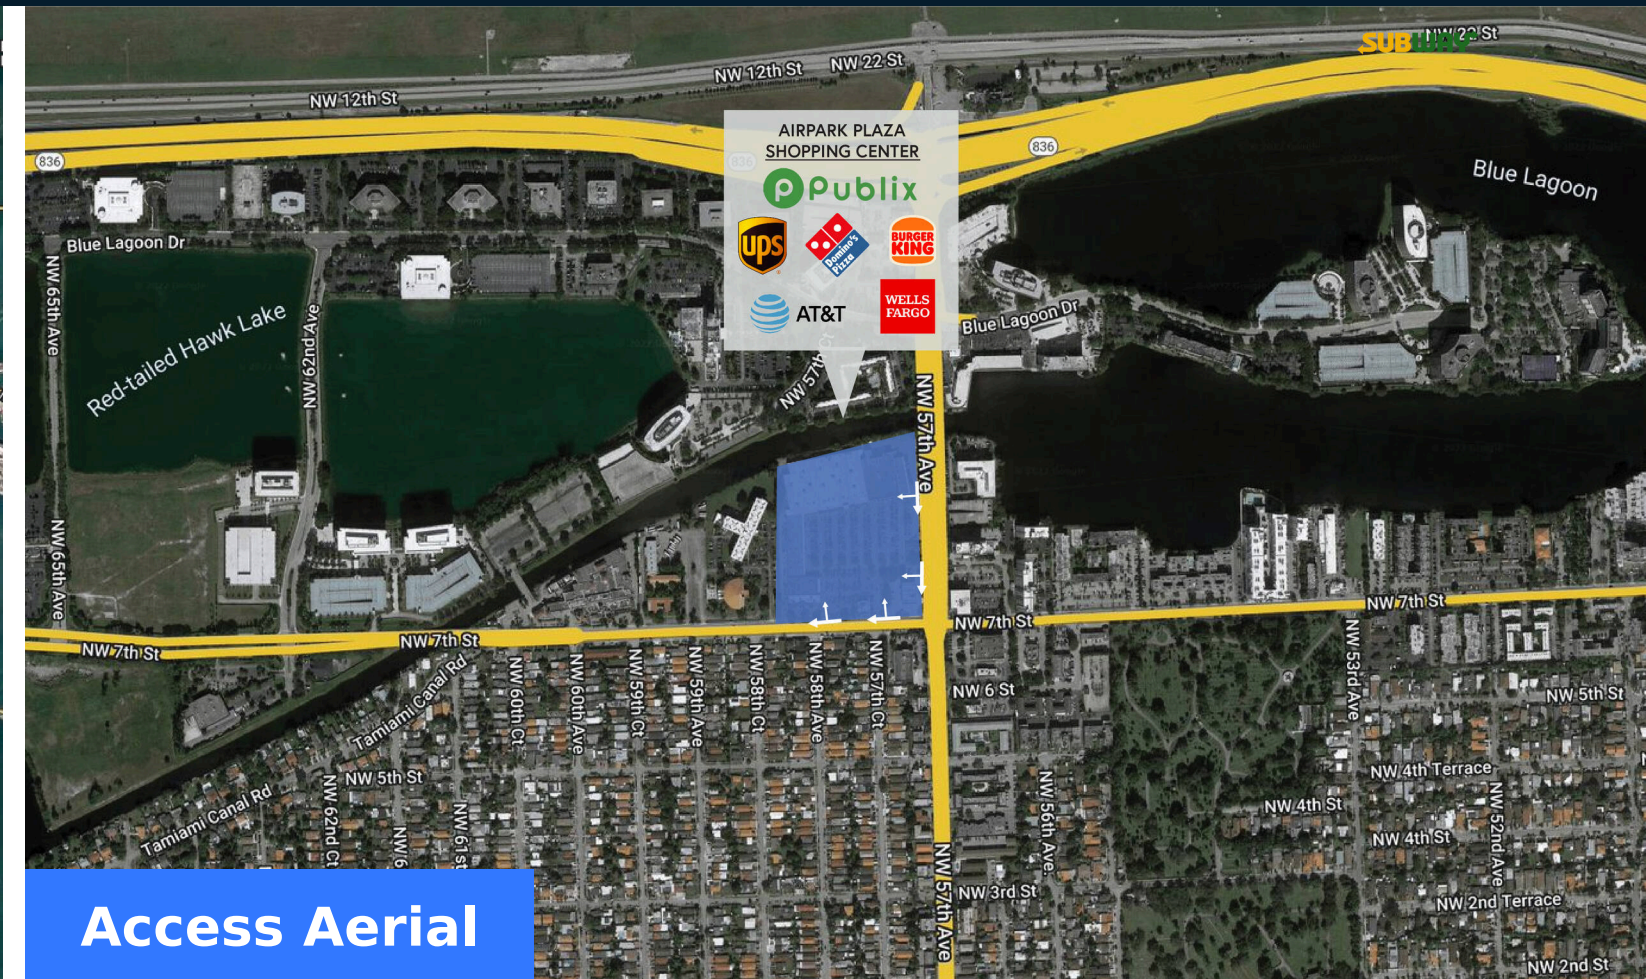

Airpark Plaza Shopping Center

AIRPARK PLAZA SHOPPING CENTER,
Miami, FL 33126

171,445 SF

Ashley Thornburg
p: 305-726-8431
e: ashley@elevatedcre.com

Property Summary GLA: 171,445

Highlights

Airpark Plaza is a stalwart community shopping center located on the hard corner of NW 57th Street and NW 7th Street in Miami, FL. The center is well merchandised with national and regional retailers such as Publix, Burlington Coat Factory, and WSS, and is adjacent to Metropolitan Hospital and just south of Miami International Airport.

Trade Area

	1 Mile	3 Mile	5 Mile
Population	24,154	171,698	560,176
No. of Households	9,398	64,899	211,963
Avg. HH Income	\$64,310	\$88,195	\$85,089

Where It Really Matters.

Airpark Plaza Shopping Center

AIRPARK PLAZA SHOPPING CENTER, Miami, FL 33126

Ashley Thornburg
 p: 305-726-8431
 e: ashley@elevatedcre.com

Where It Really Matters.

Airpark Plaza Shopping Center

Ashley Thornburg
 p: 305-726-8431
 e: ashley@elevatedcre.com

■ AVAILABLE SPACE

Retailers	SF
Pad1 Burger King	3,250
Pad2 TD Bank	3,250
01 The Wash Bowl	1,204
02 Dr. Eduardo Diaz Pediatrics	1,311
03 AT&T	1,330
04 GameStop	1,200
05 Truist Bank	2,494
06 Publix	30,000
07 Varadero Liquor Store	1,800
08A Cuts Color Style	1,248
08B Wells Fargo Bank	992
08C Joyeria De Lujo	960