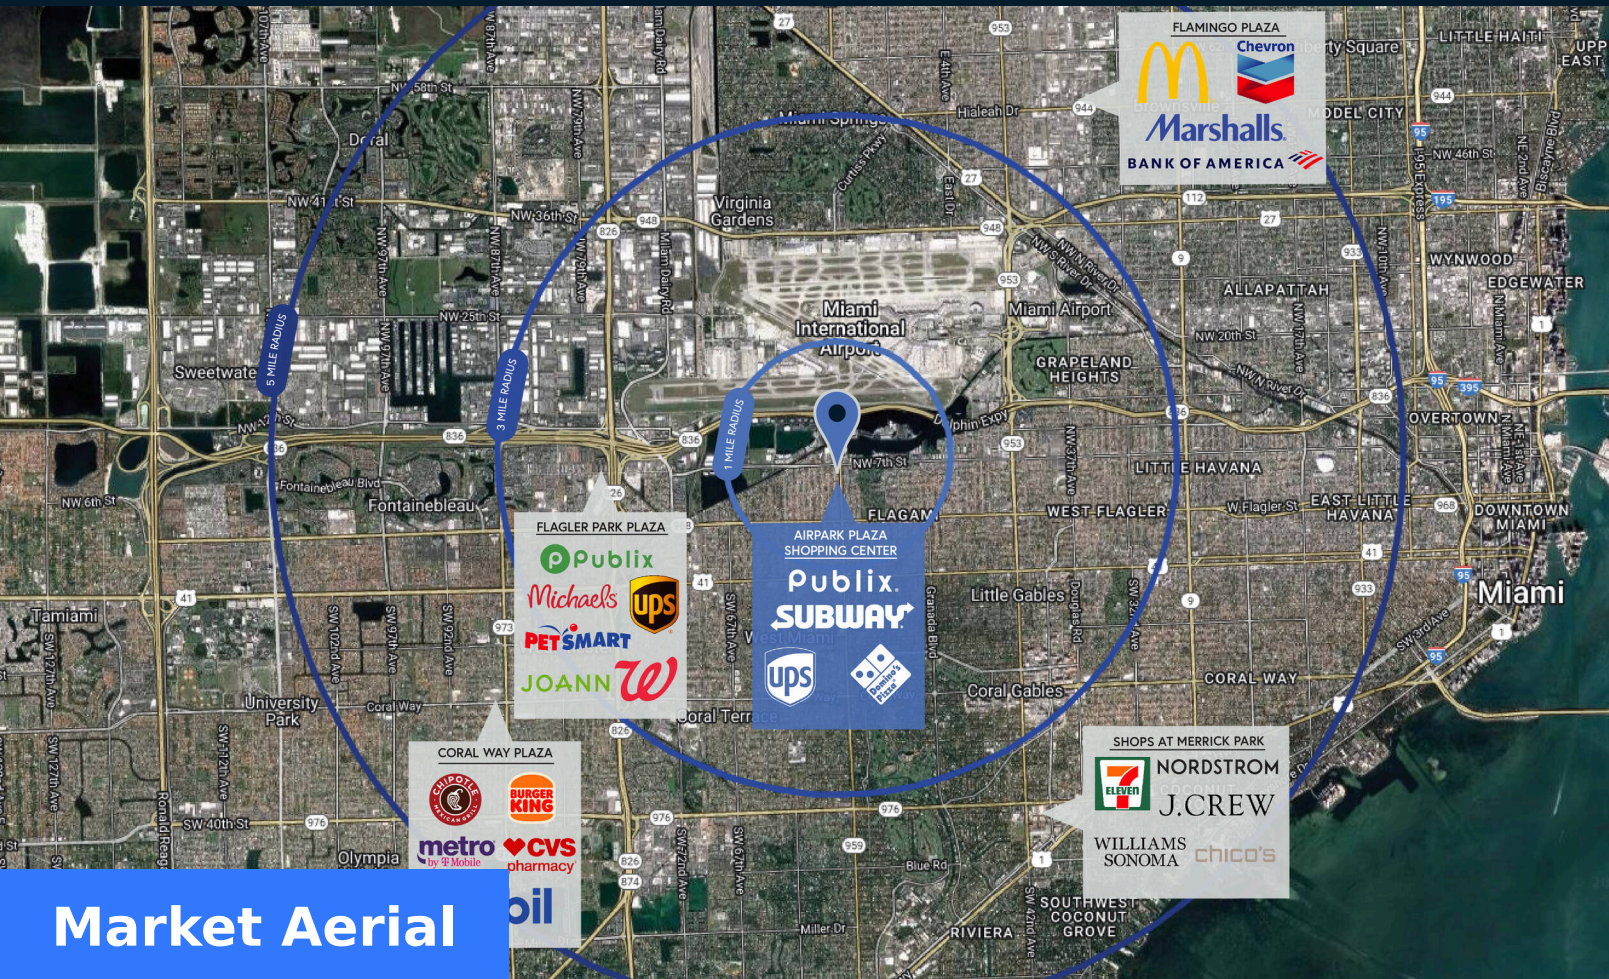

Airpark Plaza Shopping Center

AIRPARK PLAZA SHOPPING CENTER,
Miami, FL 33126

171,445 SF

Ashley Thornburg
p: 305-726-8431
e: ashley@elevatedcre.com

Property Summary GLA: 171,445

Highlights

Airpark Plaza is a stalwart community shopping center located on the hard corner of NW 57th Street and NW 7th Street in Miami, FL. The center is well merchandised with national and regional retailers such as Publix, Burlington Coat Factory, and WSS, and is adjacent to Metropolitan Hospital and just south of Miami International Airport.

Trade Area

	1 Mile	3 Mile	5 Mile
Population	24,154	171,698	560,176
No. of Households	9,398	64,899	211,963
Avg. HH Income	\$64,310	\$88,195	\$85,089

Where It Really Matters.

Airpark Plaza Shopping Center

AIRPARK PLAZA SHOPPING CENTER, Miami, FL 33126

Ashley Thornburg
 p: 305-726-8431
 e: ashley@elevatedcre.com

Where It Really Matters.

Airpark Plaza Shopping Center

Ashley Thornburg
 p: 305-726-8431
 e: ashley@elevatedcre.com

■ AVAILABLE SPACE

Retailers	SF
Pad1 Burger King	3,250
Pad2 TD Bank	3,250
01 The Wash Bowl	1,204
02 Dr. Eduardo Diaz Pediatrics	1,311
03 AT&T	1,330
04 GameStop	1,200
05 Truist Bank	2,494
06 Publix	30,000
07 Varadero Liquor Store	1,800
08A Cuts Color Style	1,248
08B Wells Fargo Bank	992
08C Joyeria De Lujo	960