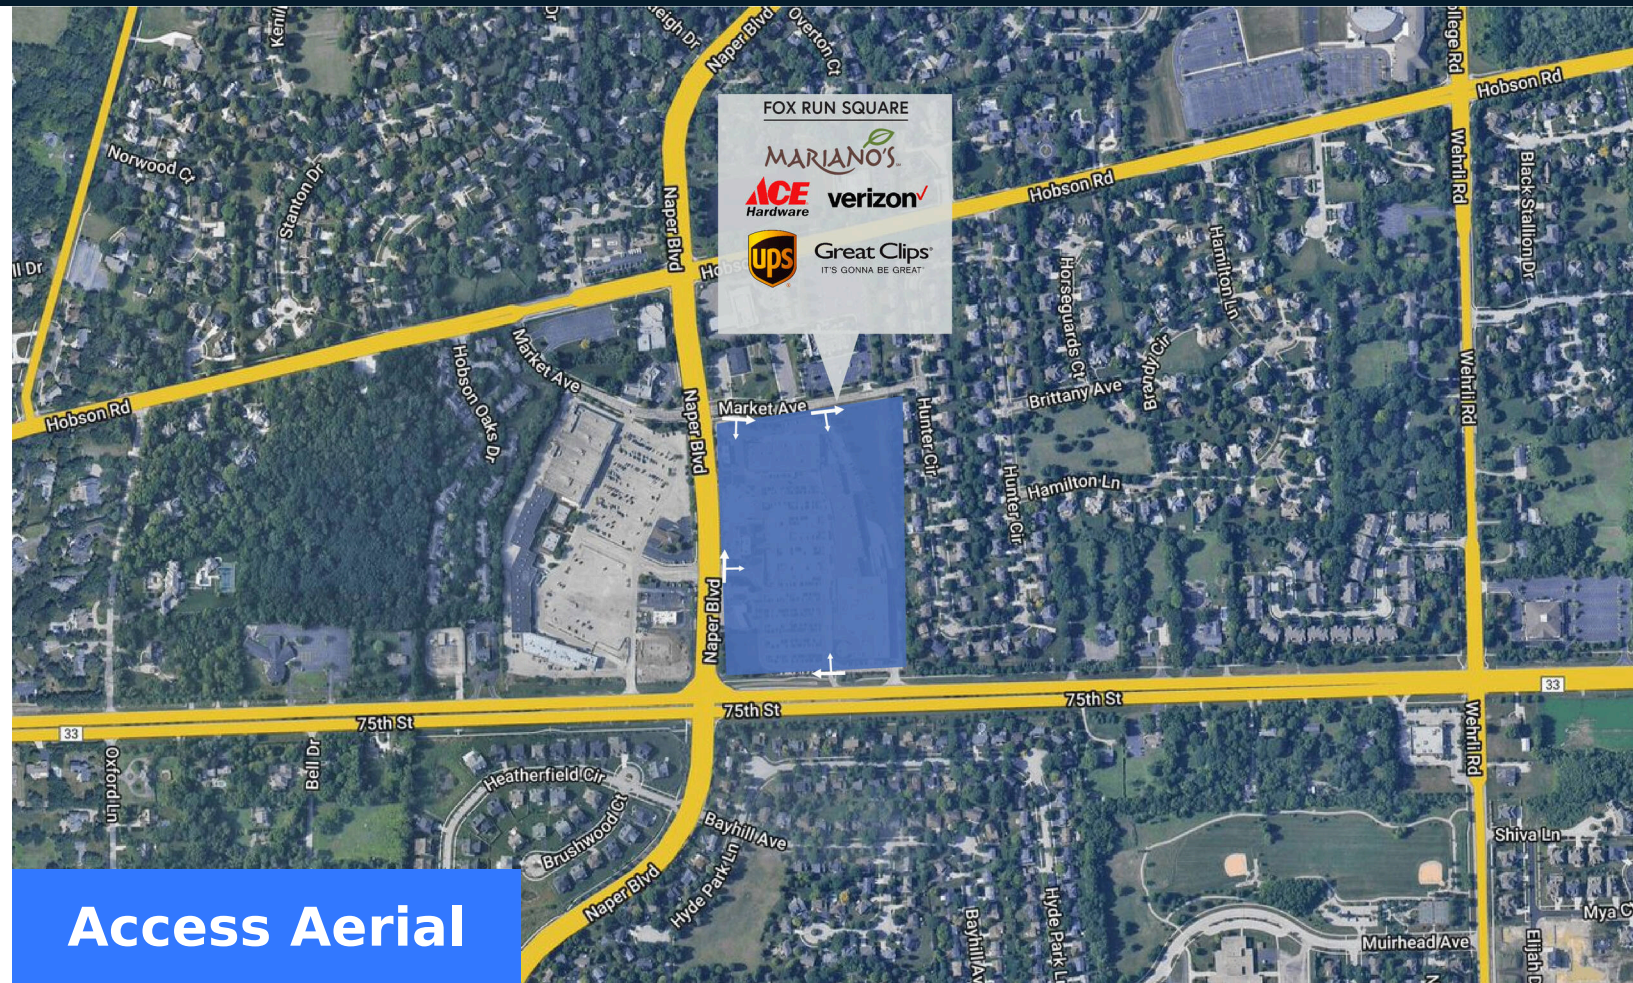

Fox Run Square

1212 S. Naper Boulevard, Naperville, IL 60540

Brendan Reedy
p: (630) 954-7390
e: breedy@midamericagr.com

Where It Really Matters.