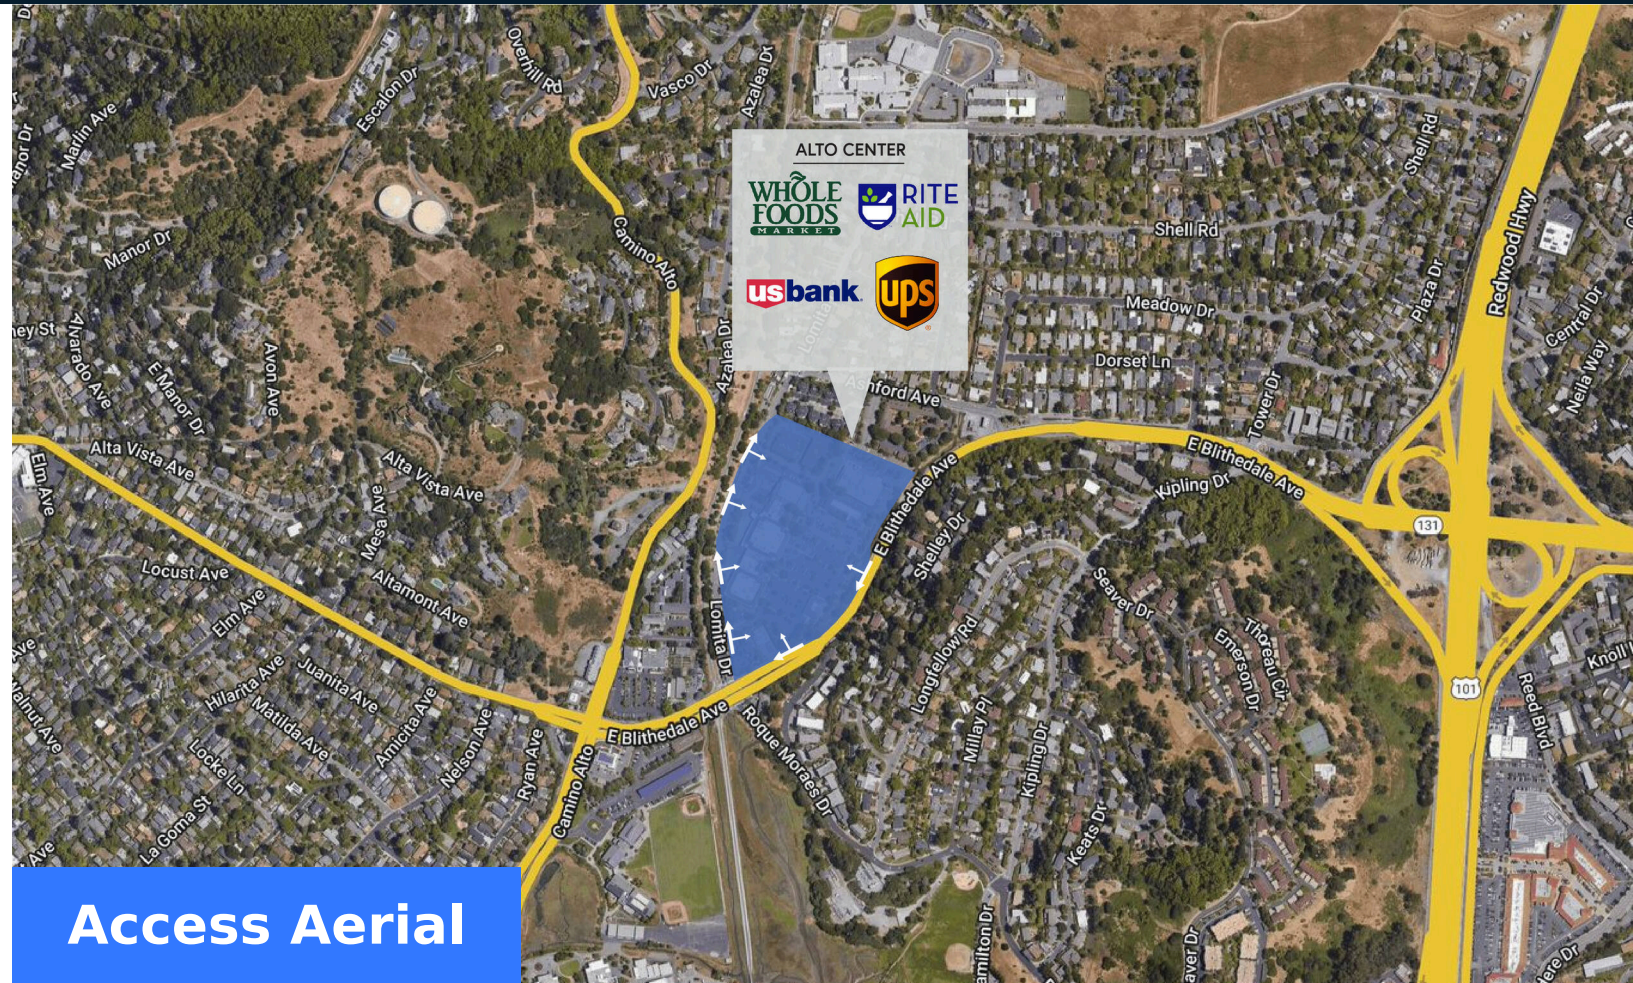

Alto Center

741-745 & 761-777
Blithedale,
Mill Valley, CA 94941

19,776 SF

James Chung
p: 408-400-7017
e: jchung@theconiccompany.com

Property Summary GLA: 19,776

Highlights

Alto Center is a prime community center in one of the nation's most affluent neighborhoods, Mill Valley, only 11 miles north of San Francisco. The center features best-in-class merchants including Whole Foods, CVS, Rite Aid, and Pet Food Express.

Trade Area

	1 Mile	3 Mile	5 Mile
Population	12,666	60,322	116,811
No. of Households	5,420	25,349	46,225
Avg. HH Income	\$221,062	\$229,552	\$215,336

Where It Really Matters.

Alto Center 741-745 & 761-777 Blithedale, Mill Valley, CA 94941

James Chung
p: 408-400-7017
e: jchung@theconiccompany.com

Market Aerial

Access Aerial

Where It Really Matters.

Alto Center

James Chung
 p: 408-400-7017
 e: jchung@theconiccompany.com

■ AVAILABLE SPACE

Retailers	SF
01 Pet Food Express	4,456
03 Whole Foods	2,200
04 Body Fit Training	2,545